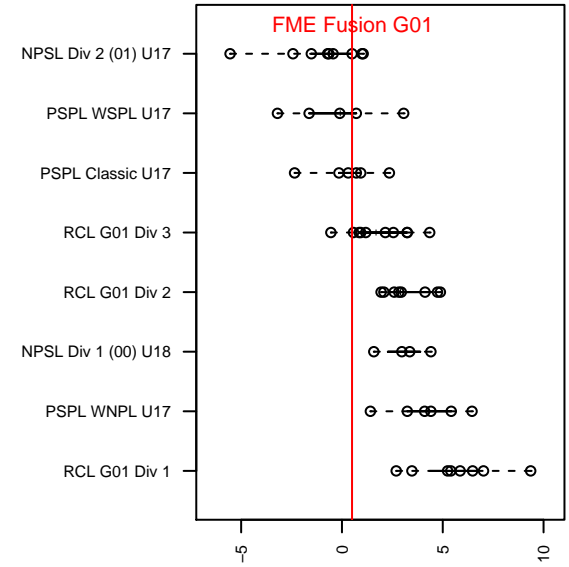

FME Fusion G01

Fife Milton Edgewood
Fife, WA
G01 total strength=1404
attack=9.36 defense=7.05
fall league = NPSL Div 2 (01) U17

alt names used:

Venues played:
2017 Seattle Cup GU17-19 Gold
2017 River Jam U17-19
2017 NPSL Division 2 (01) U17

**attack and defense variance (black dot)
relative to other teams
and top 10 in region**

**attack and defense rating
relative to others at age
and all opponents in last 13 months**

Performance relative to 13 month average