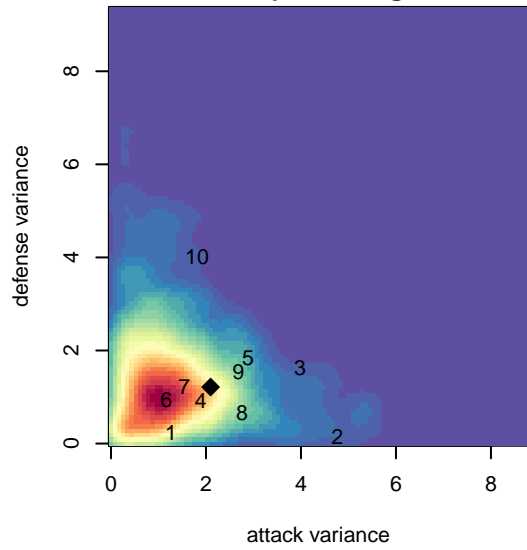

FME Fusion G01

Fife Milton Edgewood
Fife, WA
G01 total strength=1404
attack=9.36 defense=7.05
fall league = NPSL Div 2 (01) U17

alt names used:

Venues played:
2017 Seattle Cup GU17-19 Gold
2017 River Jam U17-19
2017 NPSL Division 2 (01) U17

**attack and defense variance (black dot)
relative to other teams
and top 10 in region**

**attack and defense rating
relative to others at age
and all opponents in last 13 months**

Performance relative to 13 month average