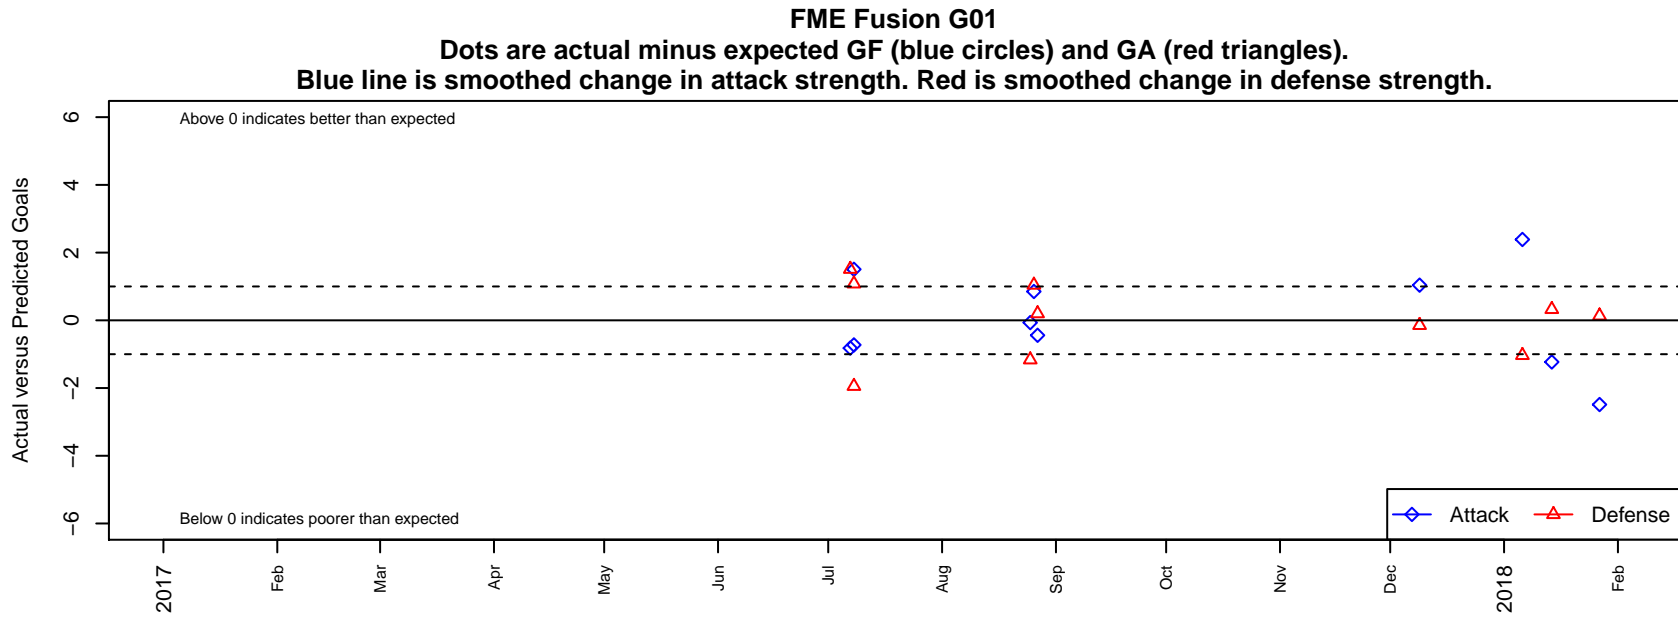

FME Fusion G01

Fife Milton Edgewood
Fife, WA
G01 total strength=1404
attack=9.36 defense=7.05
fall league = NPSL Div 2 (01) U17

alt names used:

Venues played:
2017 Seattle Cup GU17-19 Gold
2017 River Jam U17-19
2017 NPSL Division 2 (01) U17

**attack and defense variance (black dot)
relative to other teams
and top 10 in region**

**attack and defense rating
relative to others at age
and all opponents in last 13 months**

Performance relative to 13 month average